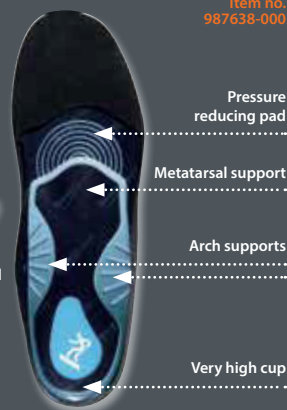

NovaPED sports Downhill Skiing

Item no.
987635-000

With ARU-X-static cover, antibacterial

Forefoot padding

Metatarsal support

Longitudinal arch support

Relief Basis V

Heel padding

NovaPED sports Skating

Item no.
wide - 987632-000
narrow - 987631-000

With ARU-X-static cover, antibacterial

Continuous padding

Outer edge support

Longitudinal arch stabilisation

Raised cup

NovaPED sports Snowboard

Item no.
987638-000

With ARU-X-static cover, antibacterial

Pressure reducing pad

Metatarsal support

Arch supports

Very high cup

Schein Orthopädie Service KG
Hildegardstr. 5
42897 Remscheid, Germany
Tel. +49 2191 910-0
Fax +49 2191 910-100
info@schein.de
www.novapedsports.de