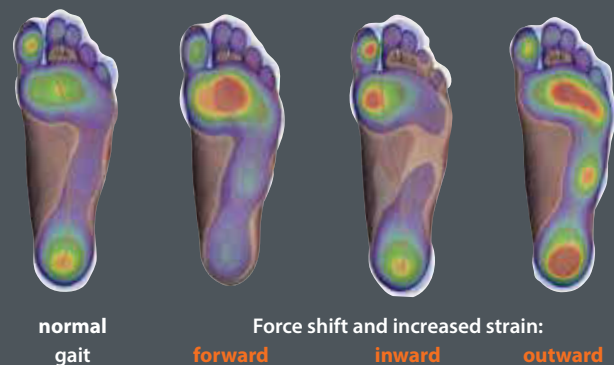

Germany since 1879

NovaPED sports
by schein

**Foot support technology
in your sports shoe**

Handmade in Germany

Specialist vendors

04.08.40.05.12.13
099993-201

Foot support technology in the sports shoe

The wide variety of sports and the different strains on the musculoskeletal system show how different the strain on our feet can be as well.

To avoid damage from excessive strain or alleviate existing complaints, we have developed the NovaPED sports foot support further. These are high-quality plastic blanks characterised by a low height.

The NovaPED sports foot support blanks are designed for different sports with their specific movement and strain patterns. They ensure high wearing comfort, prevent excessive strain and contribute to the alleviation of complaints.

How forces may act on the feet during sports and what movement patterns result is shown by these examples:

Movement analysis on the treadmill

Choosing the right sports shoe is important for the shoe and foot support to form a perfectly working unit. For a good fit in the shoe, the present insole must be taken out before the NovaPED sports foot support is adjusted to the shoe.