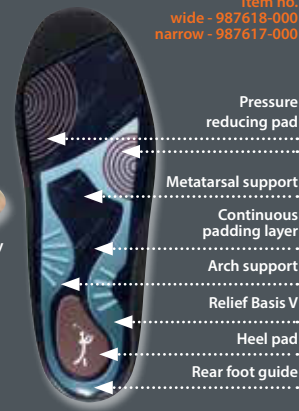

NovaPED sports Bike

Item no.
987686-000

With high-quality micro fibre cover

Forefoot padding

Advanced raised outer edge

Firm midfoot support

Heel stabilisation as a cup

NovaPED sports Cross-Country Skiing

Item no.
wide - 987657-000
narrow - 987656-000

With ARU-X-static cover, antibacterial

Flexible forefoot

Pressure reducing pad

Longitudinal arch support

Firm heel cup

NovaPED sports Golf

Item no.
wide - 987618-000
narrow - 987617-000

With high-quality micro fibre cover

Pressure reducing pad

Metatarsal support

Continuous padding layer

Arch support

Relief Basis V

Heel pad

Rear foot guide

NovaPED sports Downhill Skiing

Item no.
987635-000

With ARU-X-static cover, antibacterial

Forefoot padding

Metatarsal support

Longitudinal arch support

Relief Basis V

Heel padding