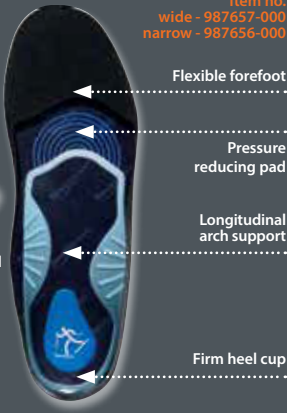

NovaPED sports Bike

Item no.
987686-000

With high-quality micro fibre cover

Forefoot padding

Advanced raised outer edge

Firm midfoot support

Heel stabilisation as a cup

NovaPED sports Cross-Country Skiing

Item no.
wide - 987657-000
narrow - 987656-000

With ARU-X-static cover, antibacterial

Flexible forefoot

Pressure reducing pad

Longitudinal arch support

Firm heel cup

NovaPED sports Golf

Item no.
wide - 987618-000
narrow - 987617-000

With high-quality micro fibre cover

Pressure reducing pad

Metatarsal support

Continuous padding layer

Arch support

Relief Basis V

Heel pad

Rear foot guide