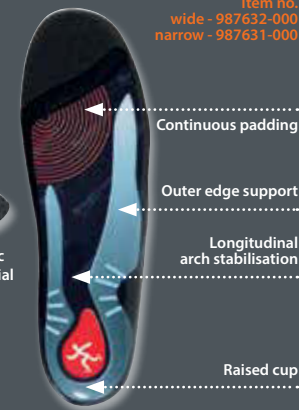

With high-quality micro fibre cover

Pressure reducing pad

Metatarsal support

Continuous padding layer

Arch support

Relief Basis V

Heel pad

Rear foot guide

NovaPED sports Downhill Skiing

Item no.
987635-000

With ARU-X-static cover, antibacterial

Forefoot padding

Metatarsal support

Longitudinal arch support

Relief Basis V

Heel padding

NovaPED sports Skating

Item no.
wide - 987632-000
narrow - 987631-000

With ARU-X-static cover, antibacterial

Continuous padding

Outer edge support

Longitudinal arch stabilisation

Raised cup

NovaPED sports Snowboard